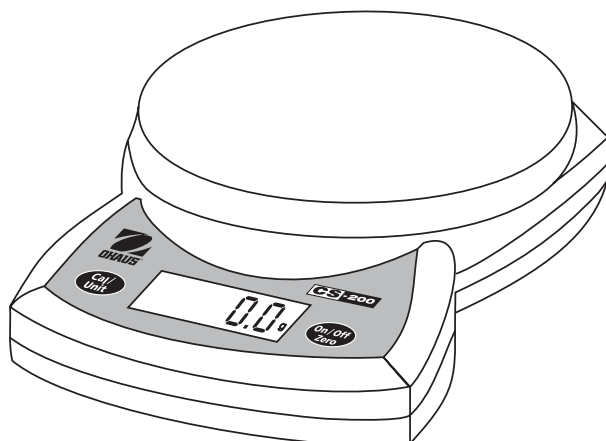

CS Series Portable Electronic Balances

Specifications

Capacity (g)	200	2000	5000
Readability (g)	0.1	1	2
Repeatability (Std. Dev.) (g)	0.1	1	2
Linearity (g)	0.1	1	2
Weighing Units	g, lb:oz		
Tare Range	to capacity by subtraction		
Stabilization Time	3 seconds		
Optimum Operating Temp.	18° - 25°C		
Power	3 AA batteries (included) AC adapter (optional accessory)		
Auto shut-off	5 minutes no activity (battery operation only)		
Calibration	digital calibration from keypad		
Display (cm)	LCD (11)		
Pan Size (cm)	146 x 133		
Dimensions LxWxH (cm)	193 x 135 x 39		
Net Weight (kg)	0.47		
Item Number	CS200	CS2000	CS5000

Standard Features

Low battery indicator, overload and underload indicators, auto shut-off, rugged plastic construction, tactile feedback keypad.

Accessories

1050 ml capacity bowl, AC adapter, stainless steel pan cover, calibration masses.

Simple To Order

Contact your dealer for product availability as well as warranty information.

Ohaus UK Ltd.
64 Boston Road
Beaumont Leys
Leicester LE4 1AW
ENGLAND
Tel.: +44 116 234 5075
Fax: +44 116 234 6706
e-mail: uksales@ohaus.com

Ohaus Europe & MEA
Im Langacher
CH-8606 Greifensee
Switzerland
Tel.: +41-1-944 33 66
Fax: +41-1-944 32 30
e-mail: EuropeSales@Ohaus.com

With offices in Mexico, Switzerland, England, Germany, France, Spain, Italy, Poland, Russia, Japan, Korea and China

* ISO 9001
Registered Quality Management System

www.ohaus.com

80774070 © OHAUS Europe GmbH