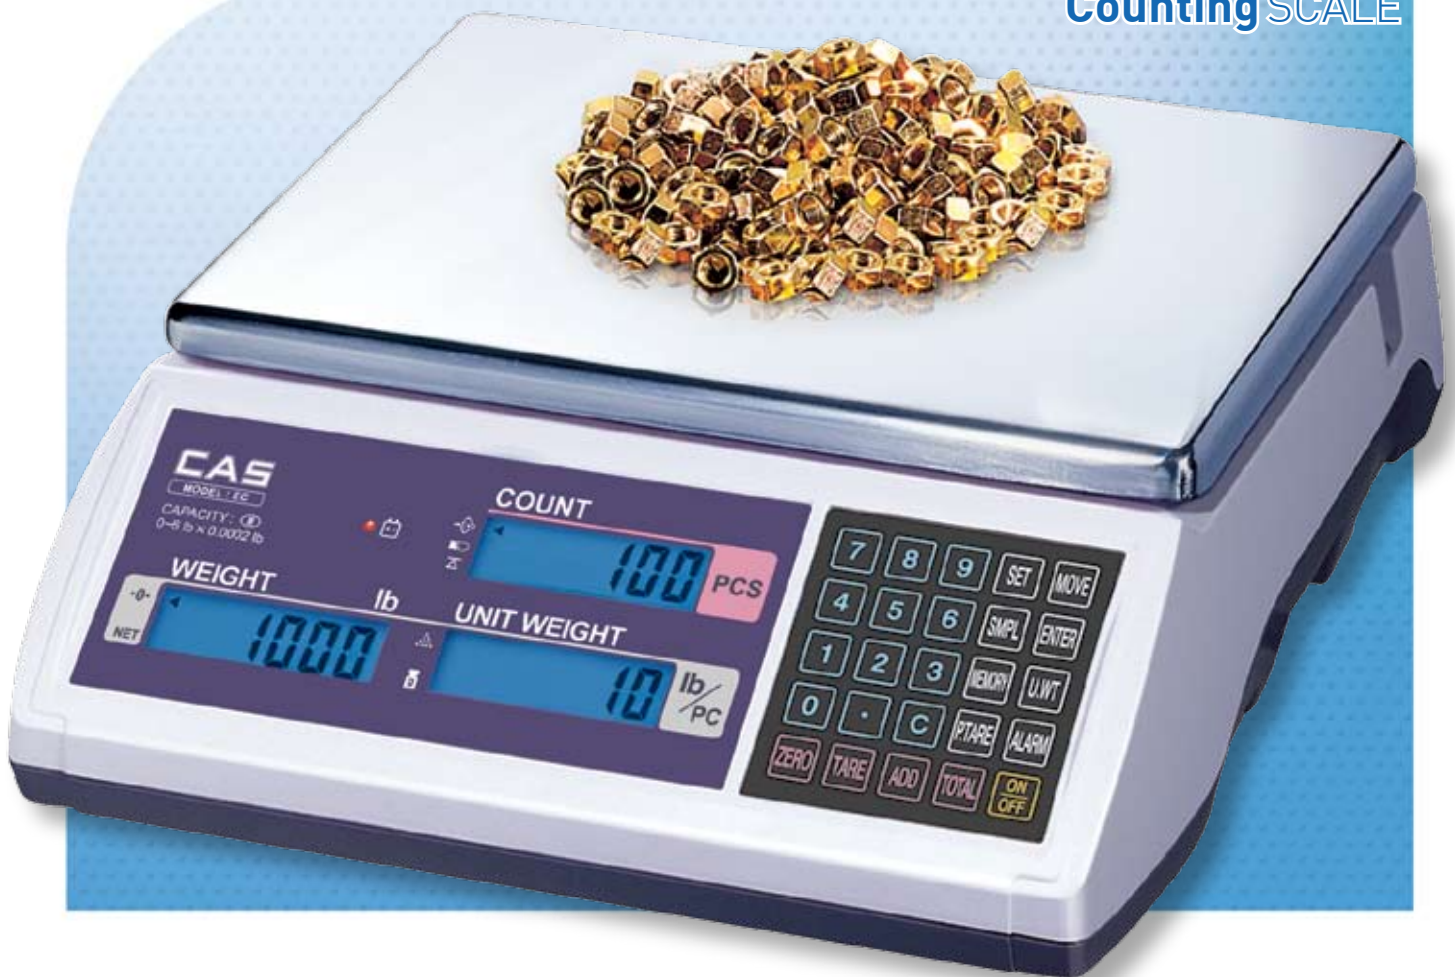

- 6, 15, 30, & 60 lb Capacities
- High Resolution
- Battery Operated
- 100 Unit Weight Memory w/Preset Tare

EC SERIES

Counting SCALE

EC Series COUNTING Scale

Features

- 100 unit weight memory function w/preset tare
- High internal resolution
- Weight comparison function (HI/LO)
- Weight calibration function
- Accumulation function
- Conserve energy with auto power off function
- Rechargeable battery
- RS-232C interface included
- Blue backlight LCD display
- Soft touch tact keyboard
- Optional:
 - DLP-50 Label Printer
 - DEP-50 Receipt Printer
 - Dust Cover

Designed with CAS reliability, the EC Series Counting Scale stands alone in its field. High accuracy, battery operated, and simple to use. With the optional label and receipt printers, the EC Series Counting Scale makes counting easier than ever!

Labels & Receipt Ticket

Record #01
 Net 200.3 g
 U/W 0.2 g
 Pcs 1001

Record #02
 Net 400.0 g
 U/W 0.2 g
 Pcs 2000

TOTAL
 Net 800.3 g
 Pcs 4001

Specifications

Model	EC-6	EC-15	EC-30	EC-60
Weighing Capacity	6 x 0.0002 lbs	15 x 0.0005 lbs	30 x 0.001 lbs	60 x 0.002 lbs
	3 kg x 0.1 g	6 kg x 0.2 g	15 kg x 0.5 g	30 kg x 1 g
External Resolution	1/30,000			
Internal Resolution	1/600,000			
Display Type	LCD			
Stabilization Time	≤ 2 Seconds			
Weight Units	g, lb			
Zero Range	±2% (Zero Range), ±10% (Initial Zero Range)			
Tare Range	Full Capacity by Subtraction			
Interface	RS-232C			
Safe Overload	120% of Capacity			
Power Source	AC adapter DC 12V/800mA or 12V/1A / Rechargeable Battery			
Battery Life	80 hrs continuous use w/12 hr recharge time			
Operating Temp.	0°C ~ 40°C / 32°F ~ 104°F			
Platter Size (inch/mm)	12 (W) x 8.7 (D) / 306 (W) x 222 (D)			
Dimensions (inch/mm)	13 (W) x 13.6 (D) x 4.2 (H) / 330 (W) x 346 (D) x 107 (H)			
Product Weight	9.9 lbs			