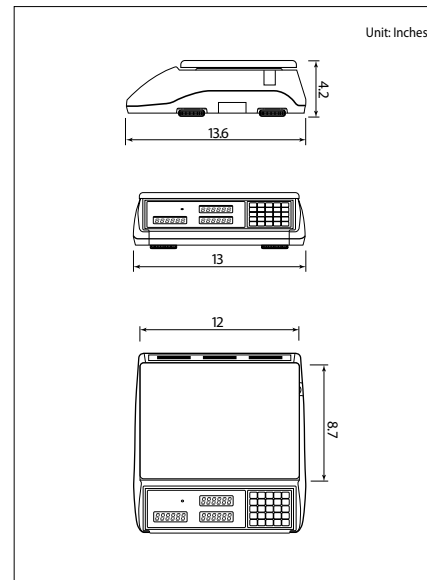

Dimensions