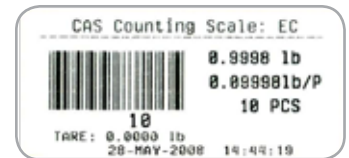

- 6, 15, 30, & 60 lb Capacities
- High Resolution
- Battery Operated
- 100 Unit Weight Memory w/Preset Tare

EC SERIES

Counting SCALE

EC Series COUNTING Scale

Features

- 100 unit weight memory function w/preset tare
- High internal resolution
- Weight comparison function (HI/LO)
- Weight calibration function
- Accumulation function
- Conserve energy with auto power off function
- Rechargeable battery
- RS-232C interface included
- Blue backlight LCD display
- Soft touch tact keyboard
- Optional:
 - DLP-50 Label Printer
 - DEP-50 Receipt Printer
 - Dust Cover

Labels & Receipt Ticket

Record #01
 Net 200.3 g
 U/W 0.2 g
 Pcs 1001

Record #02
 Net 400.0 g
 U/W 0.2 g
 Pcs 2000

TOTAL
 Net 800.3 g
 Pcs 4001

Specifications

Model	EC-6	EC-15	EC-30	EC-60
Weighing Capacity	6 x 0.0002 lbs	15 x 0.0005 lbs	30 x 0.001 lbs	60 x 0.002 lbs
	3 kg x 0.1 g	6 kg x 0.2 g	15 kg x 0.5 g	30 kg x 1 g
External Resolution	1/30,000			
Internal Resolution	1/600,000			
Display Type	LCD			
Stabilization Time	≤ 2 Seconds			
Weight Units	g, lb			
Zero Range	±2% (Zero Range), ±10% (Initial Zero Range)			
Tare Range	Full Capacity by Subtraction			
Interface	RS-232C			
Safe Overload	120% of Capacity			
Power Source	AC adapter DC 12V/800mA or 12V/1A / Rechargeable Battery			
Battery Life	80 hrs continuous use w/12 hr recharge time			
Operating Temp.	0°C ~ 40°C / 32°F ~ 104°F			
Platter Size (inch/mm)	12 (W) x 8.7 (D) / 306 (W) x 222 (D)			
Dimensions (inch/mm)	13 (W) x 13.6 (D) x 4.2 (H) / 330 (W) x 346 (D) x 107 (H)			
Product Weight	9.9 lbs			