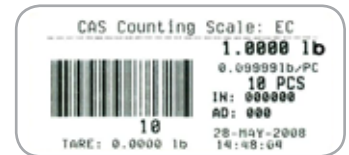

- 6, 15, 30, & 60 lb Capacities
- High Resolution
- Battery Operated
- 100 Unit Weight Memory w/Preset Tare

EC SERIES

Counting SCALE

EC Series COUNTING Scale

Features

- 100 unit weight memory function w/preset tare
- High internal resolution
- Weight comparison function (HI/LO)
- Weight calibration function
- Accumulation function
- Conserve energy with auto power off function
- Rechargeable battery
- RS-232C interface included
- Blue backlight LCD display
- Soft touch tact keyboard
- Optional:
 - DLP-50 Label Printer
 - DEP-50 Receipt Printer
 - Dust Cover

Labels & Receipt Ticket

Record #01
 Net 200.3 g
 U/W 0.2 g
 Pcs 1001

Record #02
 Net 400.0 g
 U/W 0.2 g
 Pcs 2000

TOTAL
 Net 800.3 g
 Pcs 4001

Specifications

Model	EC-6	EC-15	EC-30	EC-60
Weighing Capacity	6 x 0.0002 lbs	15 x 0.0005 lbs	30 x 0.001 lbs	60 x 0.002 lbs
	3 kg x 0.1 g	6 kg x 0.2 g	15 kg x 0.5 g	30 kg x 1 g
External Resolution	1/30,000			
Internal Resolution	1/600,000			
Display Type	LCD			
Stabilization Time	≤ 2 Seconds			
Weight Units	g, lb			
Zero Range	±2% (Zero Range), ±10% (Initial Zero Range)			
Tare Range	Full Capacity by Subtraction			
Interface	RS-232C			
Safe Overload	120% of Capacity			
Power Source	AC adapter DC 12V/800mA or 12V/1A / Rechargeable Battery			
Battery Life	80 hrs continuous use w/12 hr recharge time			
Operating Temp.	0°C ~ 40°C / 32°F ~ 104°F			
Platter Size (inch/mm)	12 (W) x 8.7 (D) / 306 (W) x 222 (D)			
Dimensions (inch/mm)	13 (W) x 13.6 (D) x 4.2 (H) / 330 (W) x 346 (D) x 107 (H)			
Product Weight	9.9 lbs			